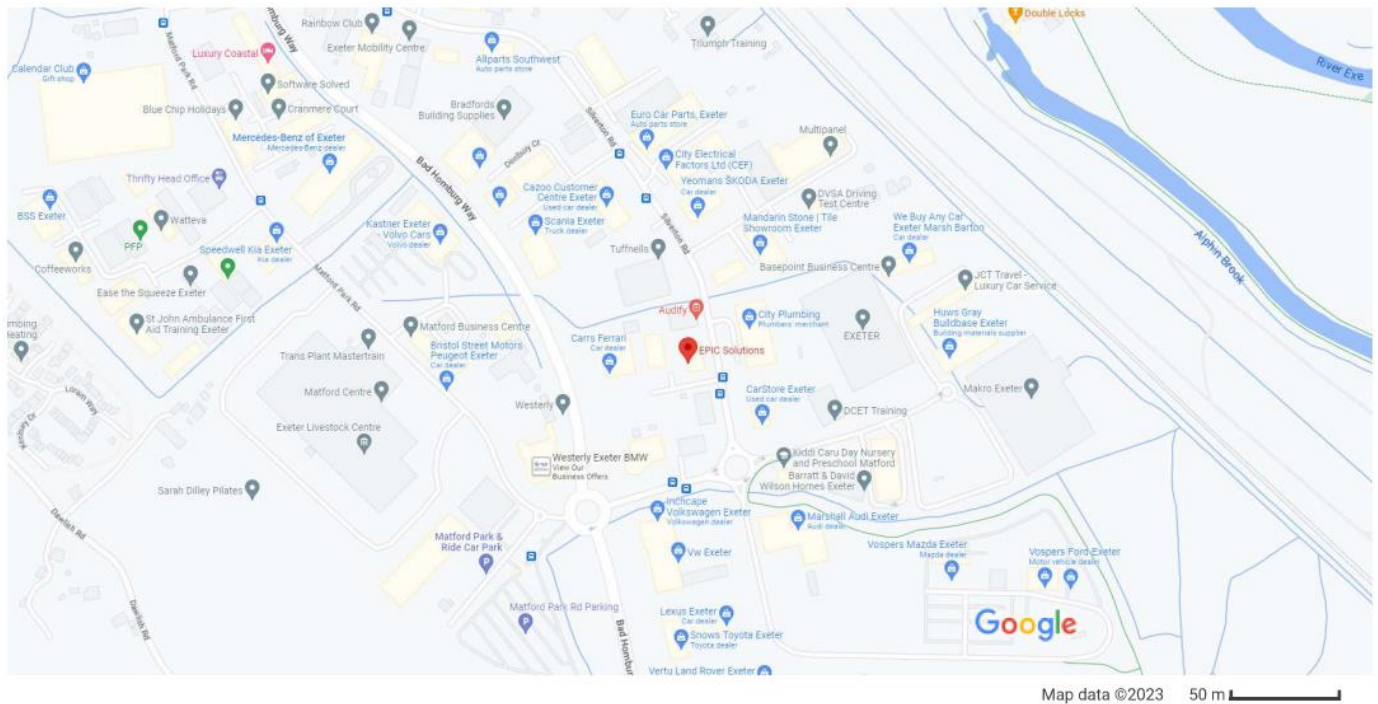

## EPIC Solutions – Direction to Glen House

**Address:** Glen House, Sigford Road, Marsh Barton, Exeter, Devon, EX2 8NL

Glen House is indicated on the map below as a red pin (central on map)

### How to find us

**By Car** – we have our own dedicated parking spaces on site that will be clearly marked with our company logo and name.

**By Bus** – The 'B' bus stops right behind the building. This bus travels between the MET Office and Exminster. The stop you will need (as per the bus timetable) is called 'Matford Silverton Road'. This is the main road that leads onto Sigford Road, where we are located.

**By Train** – Marsh Barton Station is situated 0.5 miles away and is due to open winter 22/23. On foot this will take approximately 11 minutes. The B bus also travels along this route.

Glen House  
Sigford Road, Marsh Barton  
Exeter, EX2 8NL